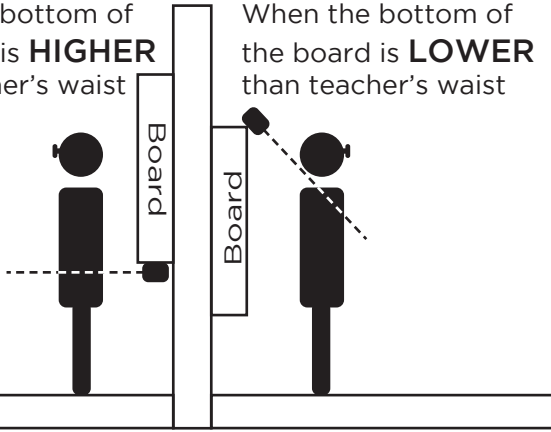

Linear Sensor Installation Guide

Download Manuals
<http://manual.blueeyes.com.tw>

■ Install location

Board Writing

When the bottom of the board is **HIGHER** than teacher's waist

When the bottom of the board is **LOWER** than teacher's waist

Install location of linear is like below :

Cooking

■ Connection

iCam

IN1/ G

Linear Sensor

in1/ GND

iCam PRO