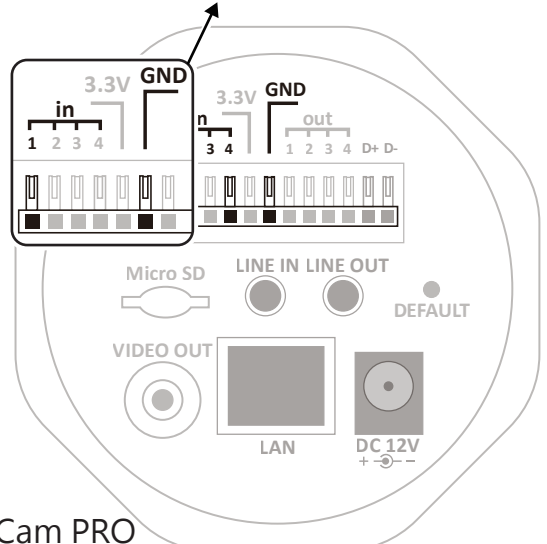

Linear Sensor Installation Guide

Download Manuals
<http://manual.blueeyes.com.tw>

■ Install location

Board Writing

When the bottom of the board is **HIGHER** than teacher's waist

When the bottom of the board is **LOWER** than teacher's waist

Install location of linear is like below :

Cooking

■ Connection

iCam

IN1/ G

Linear Sensor

in1/ GND

iCam PRO