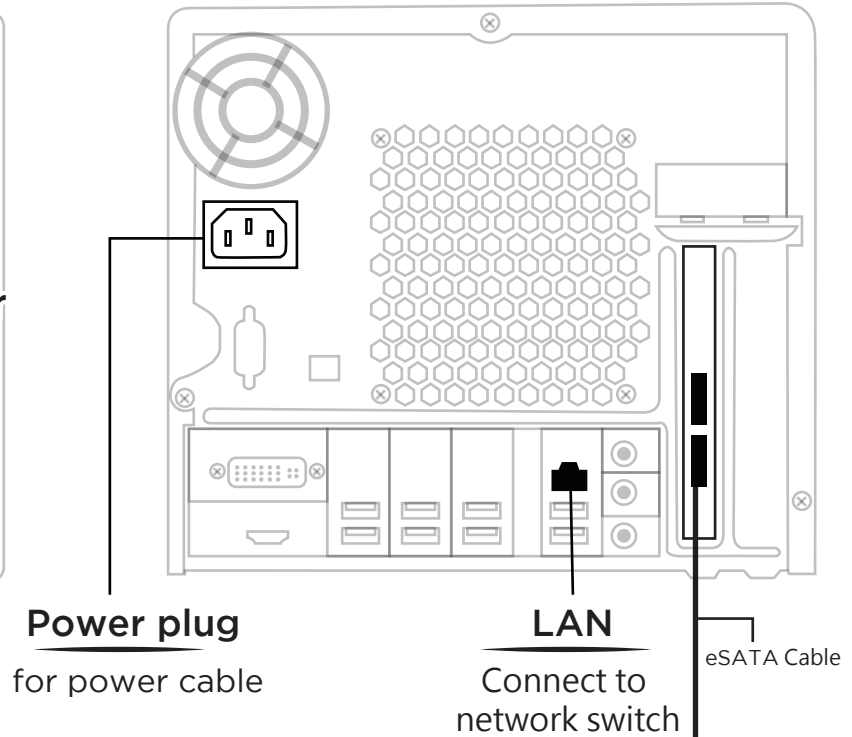

FL Installation Guide

Download Manuals
<http://manual.blueeyes.com.tw>

FRONT

BACK

■ Boot

Make sure power and network are connection and press power button.

■ 管理

- ① Use browser Microsoft Internet Explorer(IE)
- ② Enter IP of FL (on the host) at website bar
- ③ Enter account and password