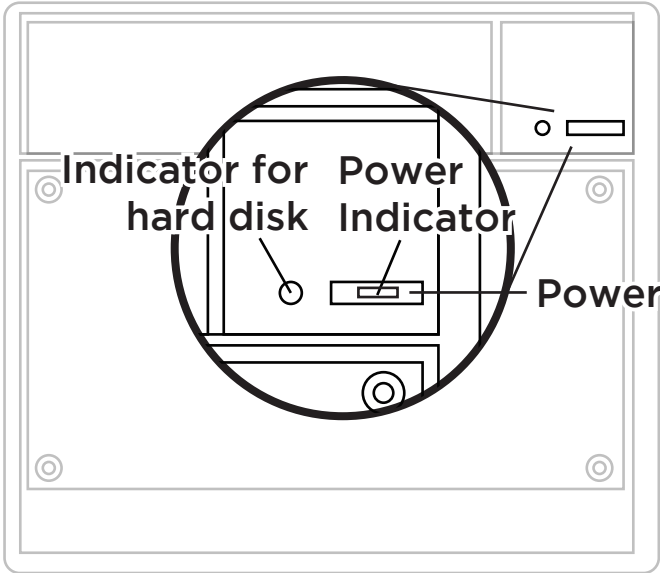

FL Installation Guide

Download Manuals
<http://manual.blueeyes.com.tw>

FRONT

BACK

■ Boot

Make sure power and network are connection and press power button.

■ 管理

- ① Use browser Microsoft Internet Explorer(IE)
- ② Enter IP of FL (on the host) at website bar
- ③ Enter account and password